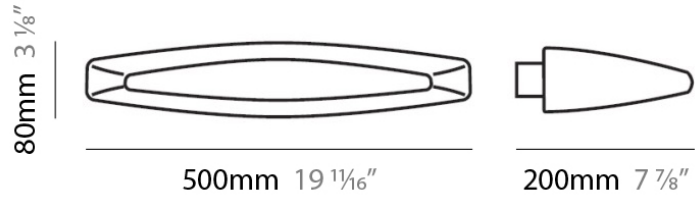

PLANET SURFACE

D83042

PROJECT _____

TYPE _____

NOTES _____

QUANTITY _____

DATE _____

GENERAL

Series: Planet
Brand: Panzeri
Division: Design
Mounting Type: Surface
Mounting Location: Wall
Subcategory: Ambient

PHYSICAL

Shape: Oval
Length (mm): 500
Length (in): 19 3/4
Height (mm): 80
Height (in): 3 1/4
Extension (mm): 200
Extension (in): 7 3/4
Light Distribution: Indirect
Diffuser: Matte White Curved Glass
Fixture Finish: Metallic Gray
Fixture Material: Metal

ELECTRICAL

Number of Lamps: 1
Lamp Type: CFL
Bulb Included: Bulb Not Included
Max. Wattage Per Lamp (W): 26
Lamp Base: G4
Driver Included: Yes
Input Voltage (V): 120

LED

OPTICAL

RATINGS AND CERTIFICATIONS

Certified By: Certified for North American Standards
IP rating: IP40