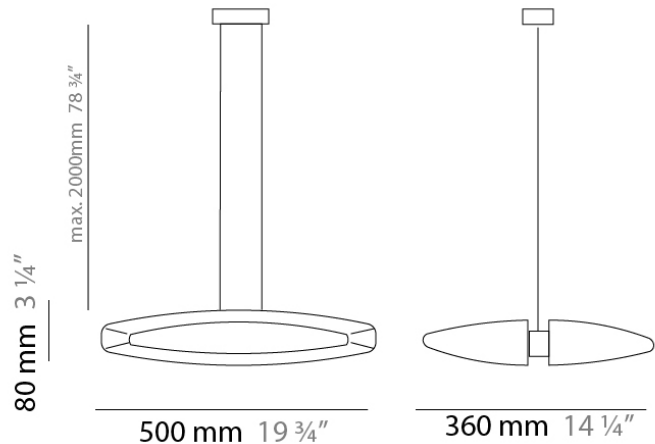

PLANET SUSPENSION

D81035

PROJECT	
TYPE	
NOTES	
QUANTITY	
DATE	

GENERAL

Series: Planet
Brand: Panzeri
Division: Design
Mounting Type: Suspension
Mounting Location: Ceiling
Subcategory: Pendant

PHYSICAL

Shape: Oval
Length (mm): 500
Length (in): 19 3/4
Width (mm): 360
Width (in): 14 1/4
Height (mm): 80
Height (in): 3 1/4
Max. Overall Height (mm): 2080
Max. Overall Height (in): 81 7/8
Light Distribution: Direct
Weight (kg): 4.5
Weight (lbs): 9.92
Diffuser: Matte White Curved Pyrex Glass
Fixture Finish: Metallic Gray
Fixture Material: Metal

ELECTRICAL

Number of Lamps: 2
Lamp Type: LED Retrofit
Bulb Included: Bulb Not Included
Total Output Wattage (W): 72
Max. Wattage Per Lamp (W): 36
Lamp Base: RSC
Dimming: Non-Dimmable
Driver Type: Ballast - Universal
Input Voltage (V): 120 - 277

LED

OPTICAL

RATINGS AND CERTIFICATIONS

Certified By: CSA Certified to UL and CSA Standards
IP rating: IP40