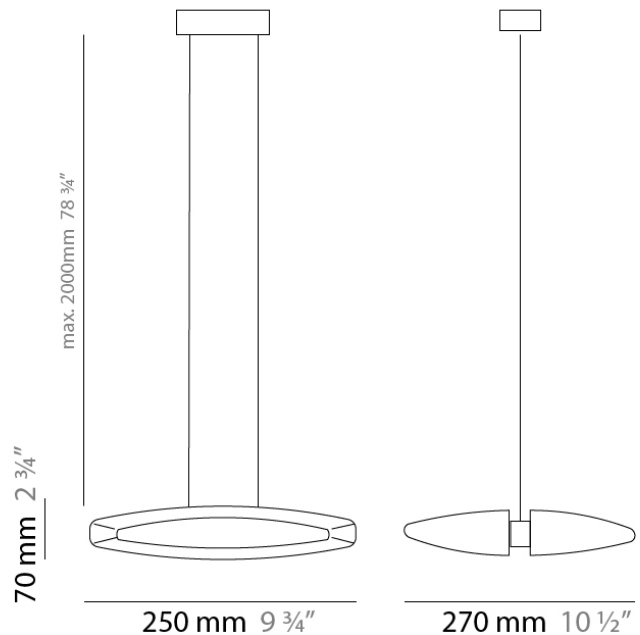

PLANET SUSPENSION

D81033

PROJECT _____

TYPE _____

NOTES _____

QUANTITY _____

DATE _____

GENERAL

Series: Planet
Brand: Panzeri
Division: Design
Mounting Type: Suspension
Mounting Location: Ceiling
Subcategory: Pendant

PHYSICAL

Shape: Oval
Length (mm): 248
Length (in): 9 ¾
Width (mm): 267
Width (in): 10 ½
Height (mm): 70
Height (in): 2 ¾
Max. Overall Height (mm): 2070
Max. Overall Height (in): 81 ½
Light Distribution: Direct
Weight (kg): 2.86
Weight (lbs): 6.3
Diffuser: Matte White Curved Pyrex Glass
Fixture Finish: Metallic Gray
Fixture Material: Metal

ELECTRICAL

Number of Lamps: 2
Lamp Type: LED Retrofit
Bulb Included: Bulb Not Included
Total Output Wattage (W): 40
Max. Wattage Per Lamp (W): 20
Lamp Base: RSC
Input Voltage (V): 120

LED

OPTICAL

RATINGS AND CERTIFICATIONS

Certified By: CSA Certified to UL and CSA Standards
IP rating: IP40